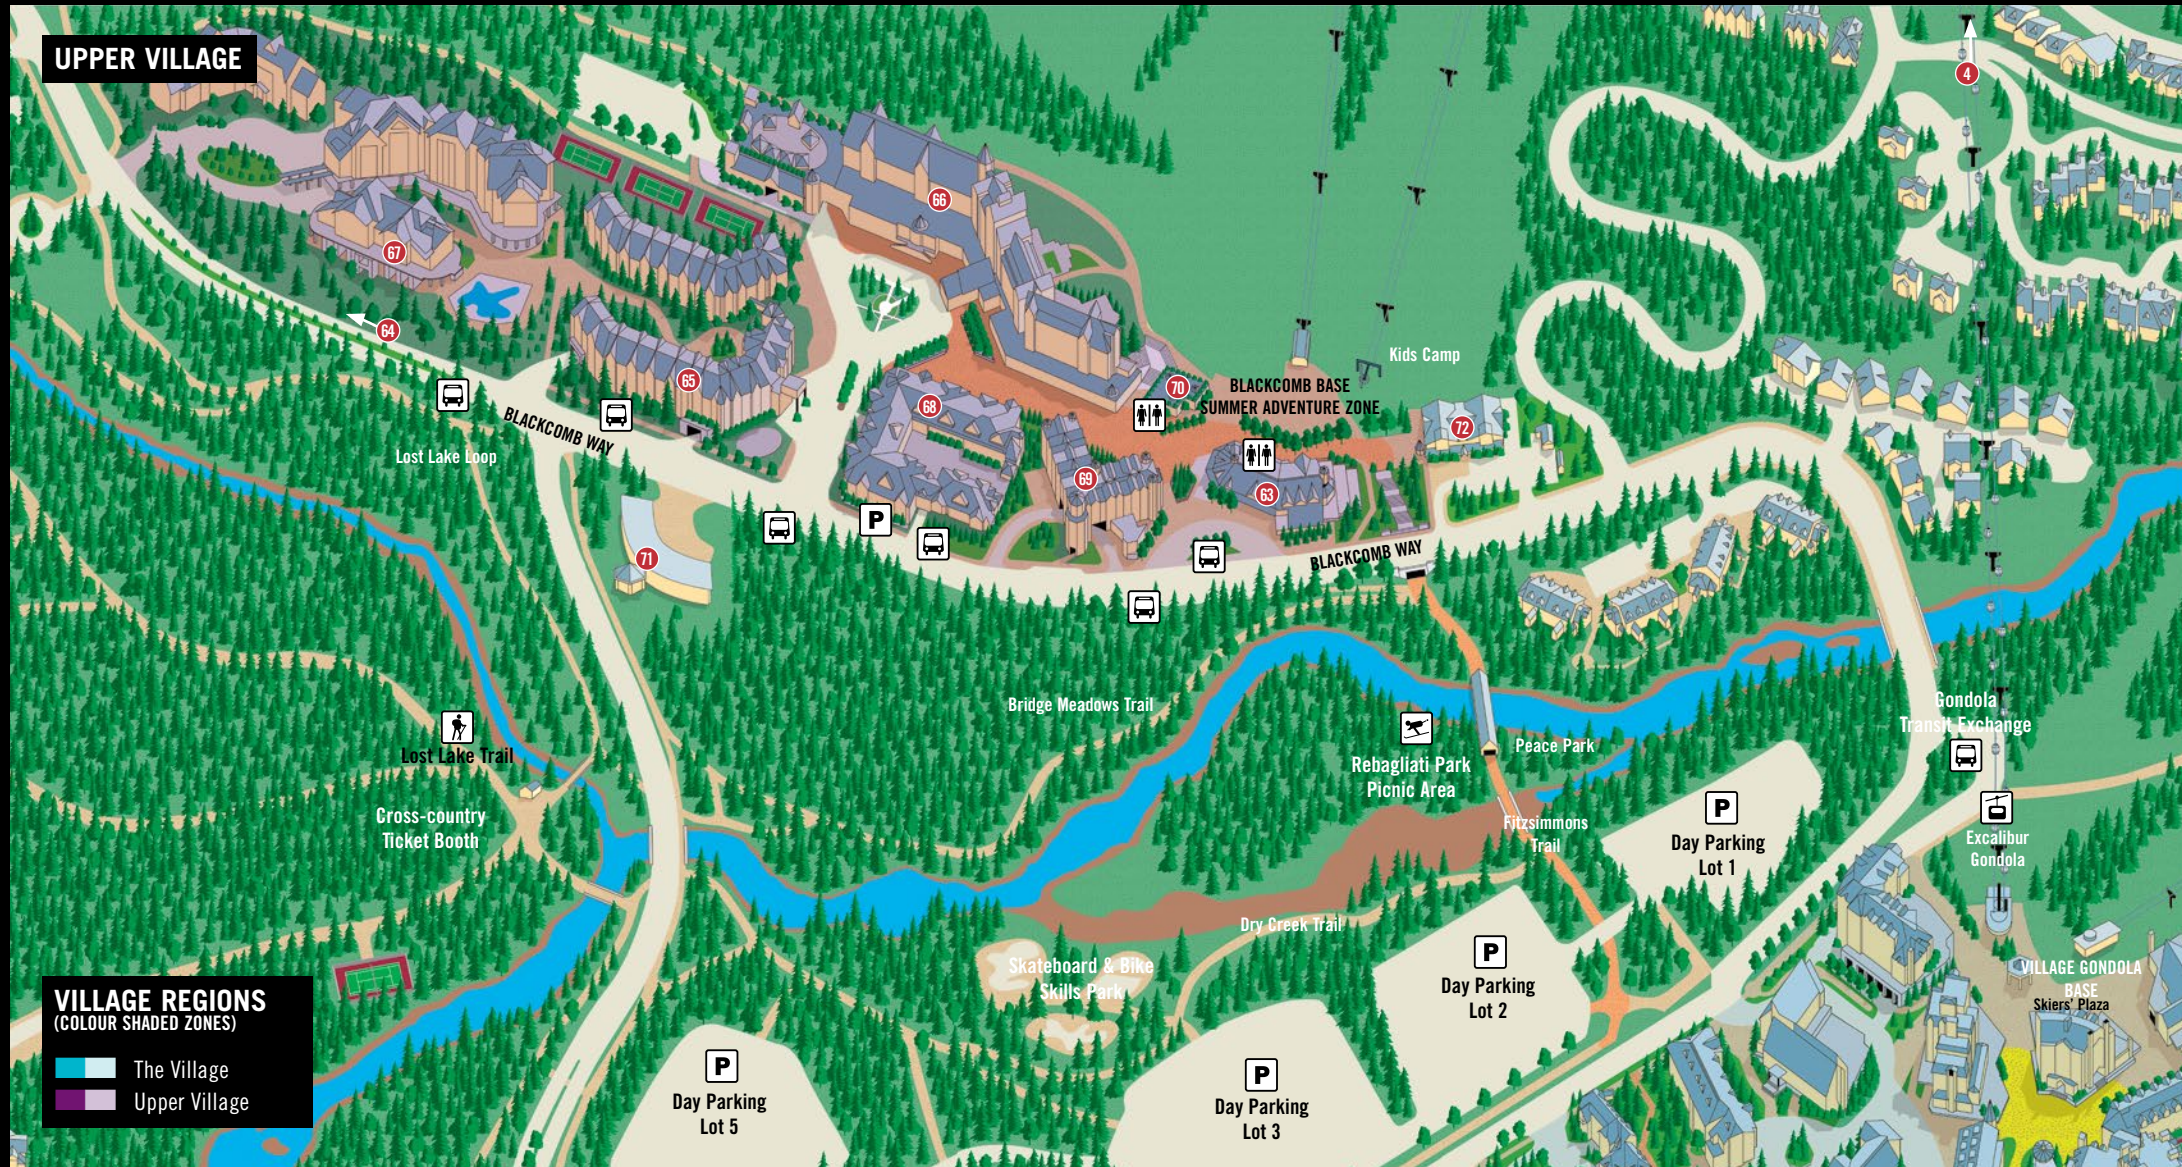

WHISTLER BLACKCOMB UPPER VILLAGE & CREEKSIDE MAP

UPPER VILLAGE

SHOPPING

- 68 CAN-SKI BLACKCOMB
  Glacier Lodge | 604.938.7744
- 69 COLUMBIA KIDS
  Blackcomb Daylodge | 604.938.7737
- 68 WHISTLER BLACKCOMB STORE
  Main floor, Blackcomb Daylodge | 604.938.7788

SKI & SNOWBOARD RENTAL

- 66 WHISTLER BLACKCOMB RENTALS
  Fairmont Chateau Whistler | 604.905.6930
- 68 WHISTLER BLACKCOMB RENTALS
  Downstairs, Blackcomb Daylodge | 604.938.7749
- 63 TUNING CENTRE
  Downstairs, Blackcomb Daylodge | 604.938.7769
- 67 WHISTLER BLACKCOMB RENTALS
  Four Seasons Resort | 604.938.7740
- 64 WHISTLER BLACKCOMB RENTALS
  Coast Blackcomb Suites at Whistler | 604.905.7019

RESTAURANTS & BARS

- 63 MERLIN'S BAR & GRILL
  Blackcomb Daylodge | 604.938.7700
- 68 WIZARD GRILL
  Blackcomb Daylodge | 604.938.7701

ACTIVITIES & SERVICES

- 4 WHISTLER BLACKCOMB'S COCA-COLA™ TUBE PARK
  Blackcomb Base II | 1.800.766.0449
- 68 WHISTLER BLACKCOMB GUEST RELATIONS
  Blackcomb Daylodge | 1.800.766.0449

BUILDING NAMES

- 4 BLACKCOMB BASE II
- 68 BLACKCOMB DAYLODGE
- 64 COAST BLACKCOMB SUITES AT WHISTLER
- 68 CLUB INTRAWEST
- 66 FAIRMONT CHATEAU WHISTLER
- 67 FOUR SEASONS RESORT WHISTLER
- 66 GLACIER LODGE
- 69 LE CHAMOIS
- 70 MILESTONES
- 71 SQUAMISH LIL'WAT CULTURAL CENTRE
- 72 WHISTLER BLACKCOMB ADMINISTRATION

FLASH YOUR PASS AND SAVE
SAVE UP TO 20% OFF WITH YOUR SEASON PASS OR
EDGE CARD AT WHISTLER BLACKCOMB SHOPPING LOCATIONS

THE NORTH FACE

FLASHDRY™

DRYING IN MOTION

THE NEW STANDARD IN SWEAT REMOVAL AND TEMPERATURE REGULATION

FlashDry molecular drying technology acts like your second skin, pushing moisture to the surface of the fabric and eliminating it. During high endurance activities, FlashDry works with your body to keep you dry, warm and focused.

DEER LODGE, ACROSS FROM THE BREWHOUSE, WHISTLER VILLAGE, 604.932.4193